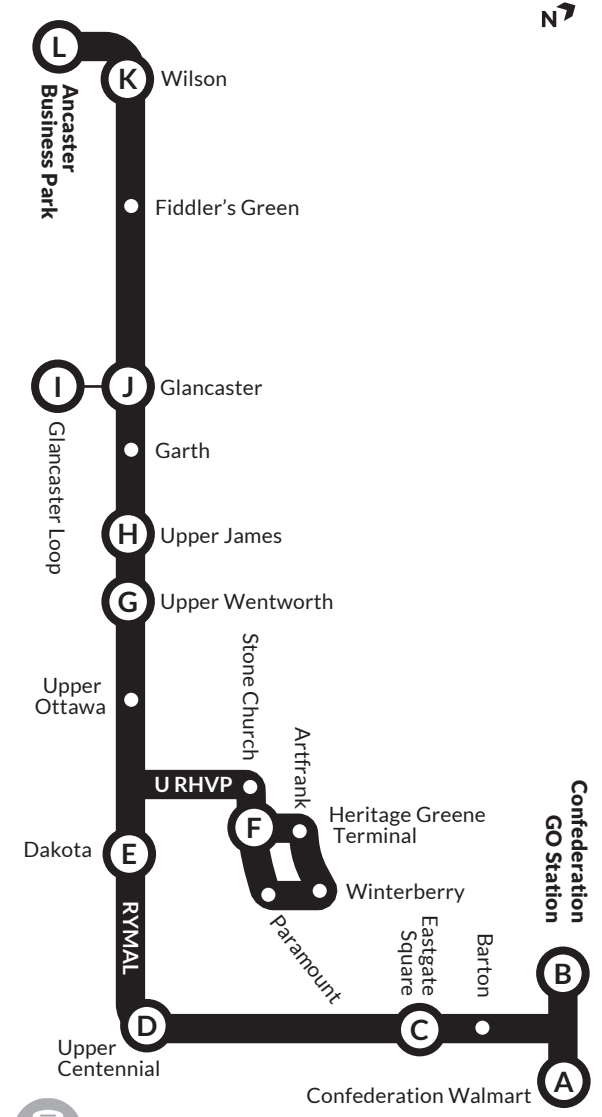

Rymal
Effective April 28, 2024

44

Trans-Cab

Website: hamilton.ca/hsr
Email: hsrserve@hamilton.ca
Social: X@HSR @HamiltonStreetRailway

THIS SCHEDULE IS SUBJECT TO CHANGE.
For up-to-date timetables and holiday service hours, visit hamilton.ca/hsr. The HSR does not take responsibility for errors in this document, for damages or inconveniences caused by delayed schedules or failures to make connections.

SUNDAY - Westbound

TIMEPOINTS	A	B	C	D	E	F	G	H	I	J	K	L
	Confederation Walmart	Confederation GO Platform 4	Eastgate Square	Rymal & Upper Centennial	Rymal Opposite Dakota	Heritage Greene Terminal	Rymal & Upper Wentworth	Rymal & Upper James	Glancaster Loop	Garner & Glancaster	Garner & Wilson	Ancaster Business Park
5 am	5:55	5:57	6:08	6:20	6:25	6:32	6:43	6:47	---	6:53	7:04	7:13
6 am	6:25	6:27	6:38	6:50	6:55	7:02	7:13	7:17	7:23	---	---	---
7 am	7:05	7:07	7:18	7:30	7:35	7:42	7:53	7:57	---	8:03	8:14	8:23
8 am	8:05	8:07	8:18	8:30	8:35	8:42	8:53	8:57	---	9:03	9:14	9:23
9 am	9:05	9:07	9:18	9:30	9:35	9:42	9:53	9:57	---	10:03	10:14	10:23
10 am	10:05	10:07	10:18	10:31	10:36	10:43	10:57	11:01	---	11:07	11:18	11:27
11 am	11:05	11:07	11:18	11:31	11:36	11:43	11:57	12:01	---	12:07	12:18	12:27
12 pm	12:05	12:07	12:18	12:31	12:36	12:43	12:57	1:01	---	1:07	1:18	1:27
1 pm	1:05	1:07	1:18	1:31	1:36	1:43	1:57	2:01	---	2:07	2:18	2:27
2 pm	2:05	2:07	2:18	2:31	2:36	2:43	2:57	3:01	---	3:07	3:18	3:27
3 pm	3:05	3:07	3:18	3:31	3:36	3:43	3:57	4:01	---	4:07	4:18	4:27
4 pm	4:05	4:07	4:18	4:31	4:36	4:43	4:57	5:01	---	5:07	5:18	5:27
5 pm	5:05	5:07	5:18	5:31	5:36	5:43	5:57	6:01	---	6:07	6:18	6:27
6 pm	6:09	6:11	6:22	6:34	6:39	6:46	6:57	7:01	---	7:07	7:18	7:27
7 pm	7:12	7:14	7:25	7:37	7:42	7:49	8:00	8:04	---	8:10	8:21	8:30
8 pm	8:12	8:14	8:25	8:37	8:42	8:49	9:00	9:04	---	9:10	9:21	9:30
9 pm	9:12	9:14	9:25	9:37	9:42	9:49	10:00	10:04	---	10:10	10:21	10:30
10 pm	10:12	10:14	10:25	10:37	10:42	10:49	11:00	11:04	---	11:10	11:21	11:30
11 pm	11:02	11:04	11:15	11:27	11:32	11:39	11:50	11:54	---	12:00	12:11	12:20
12 am	12:02	12:04	12:15	12:27	12:32	12:39	12:50	12:54	---	---	---	---