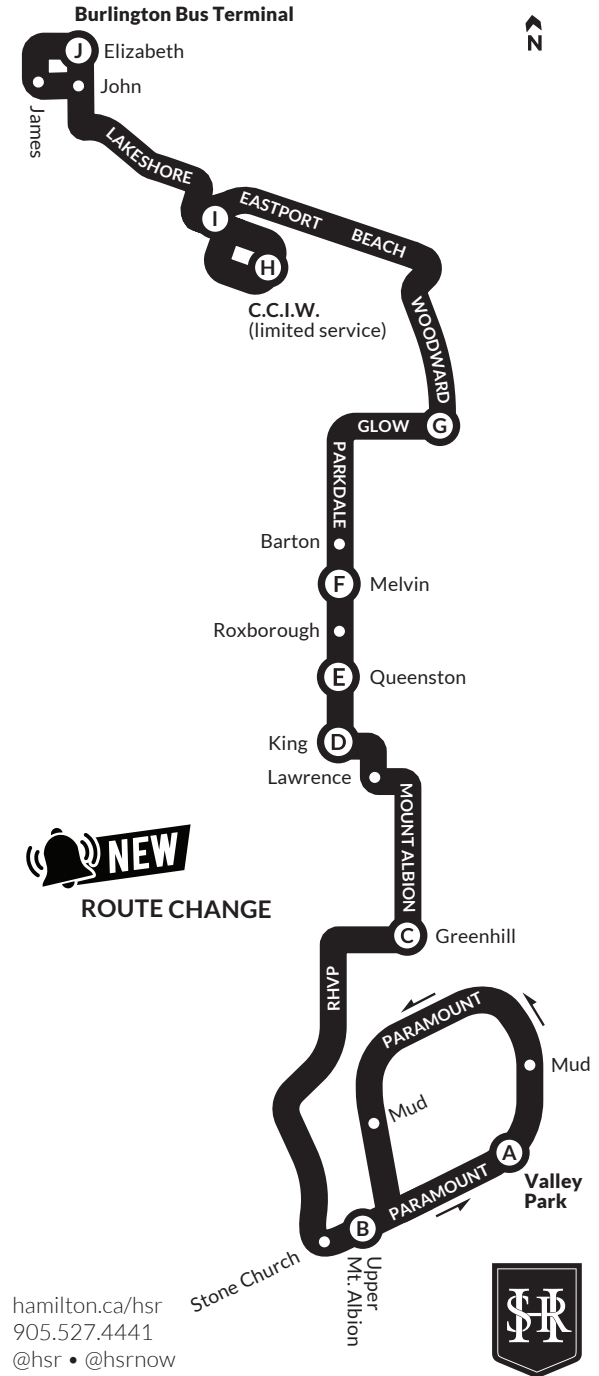

Parkdale
Effective September 4, 2022

11

hamilton.ca/hsr
905.527.4441
[@hsrnw](https://twitter.com/hsrnw)

WEEKDAY - Northbound										
TIMEPOINTS	A	B	C	D	E	F	G	H	I	J
	Valley Park	Stone Church & U. Mt. Albion	Mount Albion & Greenhill	Parkdale & King	Parkdale & Queenston	Parkdale & Melvin	Woodward & Glow	C.C.I.W.	Eastport & Lakeshore	Burlington Bus Terminal
5 am	5:10	5:17	5:20	5:28	5:30	5:33	5:41	5:51	---	5:58
	5:40	5:47	5:50	5:58	6:00	6:03	6:11	6:21	---	6:28
6 am	6:06	6:13	6:16	6:24	6:26	6:29	6:37	6:47	---	6:54
	6:36	6:43	6:46	6:54	6:56	6:59	7:07	7:17	---	7:24
7 am	7:06	7:13	7:16	7:24	7:26	7:29	7:37	7:49	---	7:58
	7:36	7:43	7:46	7:54	7:56	7:59	8:07	8:19	---	8:28
8 am	8:06	8:13	8:16	8:24	8:26	8:29	8:37	8:49	---	8:58
	8:36	8:43	8:46	8:54	8:56	8:59	9:07	9:19	---	9:28
9 am	9:09	9:16	9:19	9:27	9:29	9:32	9:40	9:51	---	9:59
	9:39	9:46	9:49	9:57	9:59	10:02	10:10	10:21	---	10:29
10am	10:08	10:15	10:18	10:26	10:28	10:31	10:39	10:50	---	10:58
	10:38	10:45	10:48	10:56	10:58	11:01	11:09	11:20	---	11:28
11am	11:08	11:15	11:18	11:26	11:28	11:31	11:39	11:50	---	11:58
	11:38	11:45	11:48	11:56	11:58	12:01	12:09	12:20	---	12:28
12pm	12:08	12:15	12:18	12:26	12:28	12:31	12:39	12:50	---	12:58
	12:38	12:45	12:48	12:56	12:58	1:01	1:09	1:20	---	1:28
1 pm	1:08	1:15	1:18	1:26	1:28	1:31	1:39	1:50	---	1:58
	1:38	1:45	1:48	1:56	1:58	2:01	2:09	2:20	---	2:28
2 pm	2:08	2:15	2:18	2:26	2:28	2:31	2:39	2:50	---	2:58
	2:33	2:40	2:43	2:51	2:53	2:56	3:04	3:16	---	3:25
3 pm	3:03	3:10	3:13	3:21	3:23	3:26	3:34	3:46	---	3:55
	3:33	3:40	3:43	3:51	3:53	3:56	4:04	4:16	---	4:25
4 pm	4:03	4:10	4:13	4:21	4:23	4:26	4:34	4:46	---	4:55
	4:33	4:40	4:43	4:51	4:53	4:56	5:04	5:16	---	5:25
5 pm	5:03	5:10	5:13	5:21	5:23	5:26	5:34	5:46	---	5:55
	5:36	5:43	5:46	5:54	5:56	5:59	6:07	6:19	---	6:28
6 pm	6:06	6:13	6:16	6:24	6:26	6:29	6:37	6:49	---	6:58
	6:36	6:43	6:46	6:54	6:56	6:59	7:07	7:19	---	7:28
7 pm	7:06	7:13	7:16	7:24	7:26	7:29	7:37	7:49	---	7:58
	7:36	7:43	7:46	7:54	7:56	7:59	8:07	8:19	---	8:28
8 pm	8:06	8:13	8:16	8:24	8:26	8:29	8:37	8:49	---	8:58
	8:36	8:43	8:46	8:54	8:56	8:59	9:07	9:19	---	9:28
9 pm	9:06	9:13	9:16	9:24	9:26	9:29	9:37	9:49	---	9:58
	9:36	9:43	9:46	9:54	9:56	9:59	10:07	10:19	---	10:28
10pm	10:09	10:16	10:19	10:27	10:29	10:32	10:40	10:52	---	11:01
11pm	11:09	11:16	11:19	11:27	11:29	11:32	11:40	11:52	---	12:01
12am	12:09	12:16	12:19	12:27	12:29	12:32	12:40	12:52	---	13:01