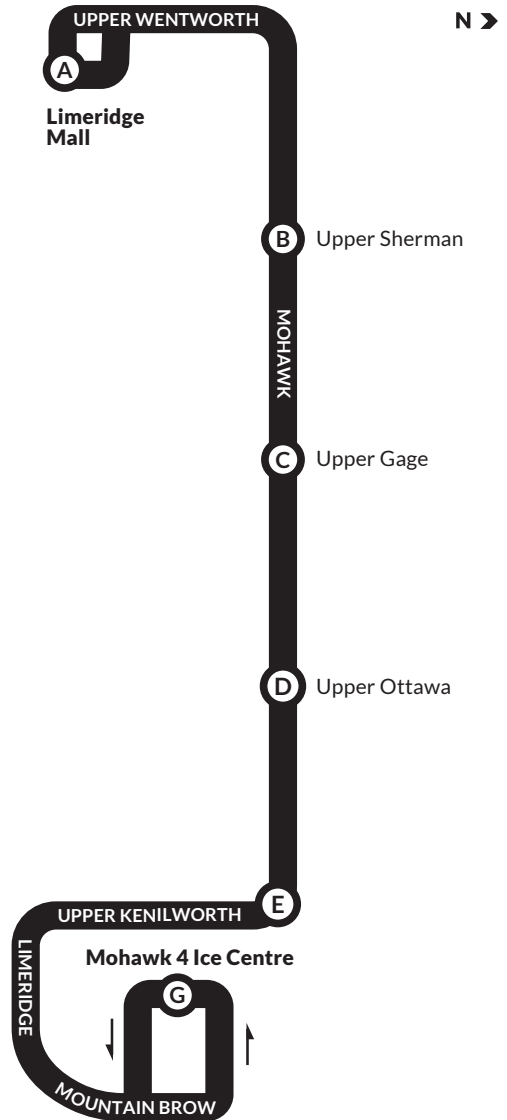

BUS STOP NUMBERS

Eastbound From Lime Ridge Mall

Lime Ridge Terminal @ Platform 5	1068
Upper Wentworth Street	
At Kingfisher	4141
Opposite Education Crt	2240
At 841 Upper Wentworth	2240
Mohawk Road	
At Mall Rd	2369
Opposite East 27th	2370
At Upper Sherman	2371
At Meaford Rd	2372
At Lawfield Dr	2373
At Upper Gage/At Palmer Dr	2374
Opposite East 45th	2375
At Upper Ottawa	2376
At Moxley Dr	4238
At Regency St	4240
At Upper Kenilworth	4242
Upper Kenilworth Avenue	
At Carson Dr/At Landron Av	2062
At Racalmuto St	2063
At Townmansion Dr	2063
Limeridge Road	
At Upper Kenilworth	2416
West of Albion Falls Blvd/At Albion Falls Blvd	2416
Mohawk 4 Ice Centre	4254

Westbound From Mohawk 4 Ice Centre

Mohawk 4 Ice Centre	4254
Limeridge Road	
Opposite Albion Falls Blvd	2407
At 1350 Limeridge Rd	2407
At Upper Kenilworth	2406
Upper Kenilworth Avenue	
Opposite Townmansion Dr	2065
Opposite Racalmuto St	2065
Opposite Landron/Opposite Carson	2133
Mohawk Road	
At Upper Kenilworth	4245
At Grenadier Dr	4243
At 977 Mohawk Rd	4241
At Moxley Dr	4239
At Upper Ottawa	4237
At 831 Mohawk Rd/At East 45th	2321
At East 42nd/At Upper Gage	2322
At East 36th/At Camden St	2323
At Upper Sherman/At East 27th	2324
At East 25th/Opposite Mall Rd.	2325
Upper Wentworth Avenue	
At Mohawk Rd	2368
#848 Upper Wentworth	2236
At Education Crt	2236
Lime Ridge Terminal At Platform 5	1068

Mohawk East

Effective September 3, 2023

42

SATURDAY SERVICE ONLY

hamilton.ca/hsr
905.527.4441
@hsr • @hsrnow